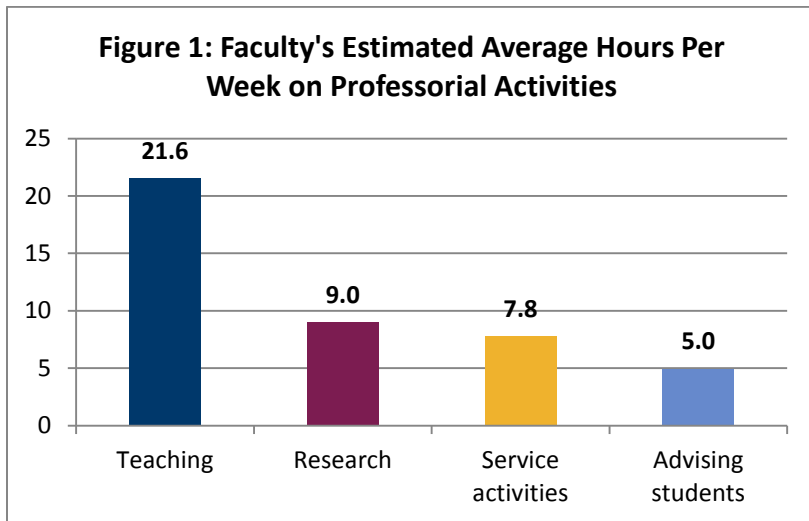

## Faculty Time: Teaching, Research, Service, and Advising

Table 1: Estimated Average Hours Per Week Faculty Spend on Professorial Activities by Disciplinary Areas

	Teaching	Research	Service activities	Advising students
Arts & Humanities	23.1	9.7	7.7	4.3
Biological Sciences, Agriculture, & Natural Resources	23.2	10.6	7.2	5.1
Physical Sciences, Mathematics, & Computer Science	23.4	8.9	6.8	4.2
Social Sciences	21.4	10.1	7.8	4.9
Business	20.5	8.5	7.4	4.7
Communications, Media, & Public Relations	21.7	8.0	8.3	5.3
Education	20.0	7.3	8.6	5.8
Engineering	19.8	12.9	7.8	6.2
Health Professions	21.0	6.8	8.3	5.2
Social Service Professions	19.2	8.9	8.1	6.1
Other disciplines	18.7	8.0	8.2	5.7

Figure 1 shows the estimated average hours faculty spend on research, teaching, and other professional activities in a typical 7-day week. The average faculty member spends most of their time on teaching-related activities (time in class, grading, etc.), less time on research and service activities, and the least amount of time on advising students. Table 1 shows how this time is spent differently in various disciplinary areas:

- Across all disciplinary areas, faculty devote the majority of their time to teaching-related activities. Faculty in Social Service Professions and Other disciplines spend the least time teaching compared to that of the other disciplinary areas.
- Engineering faculty spend the most time on research per week, while faculty in Health Professions spend the least amount of time on research.
- Faculty in Education, Health Professions, Communications, and Social Service Professions spend more than eight hours per week on service activities, while Physical Science faculty spend almost seven hours per week on service activities.